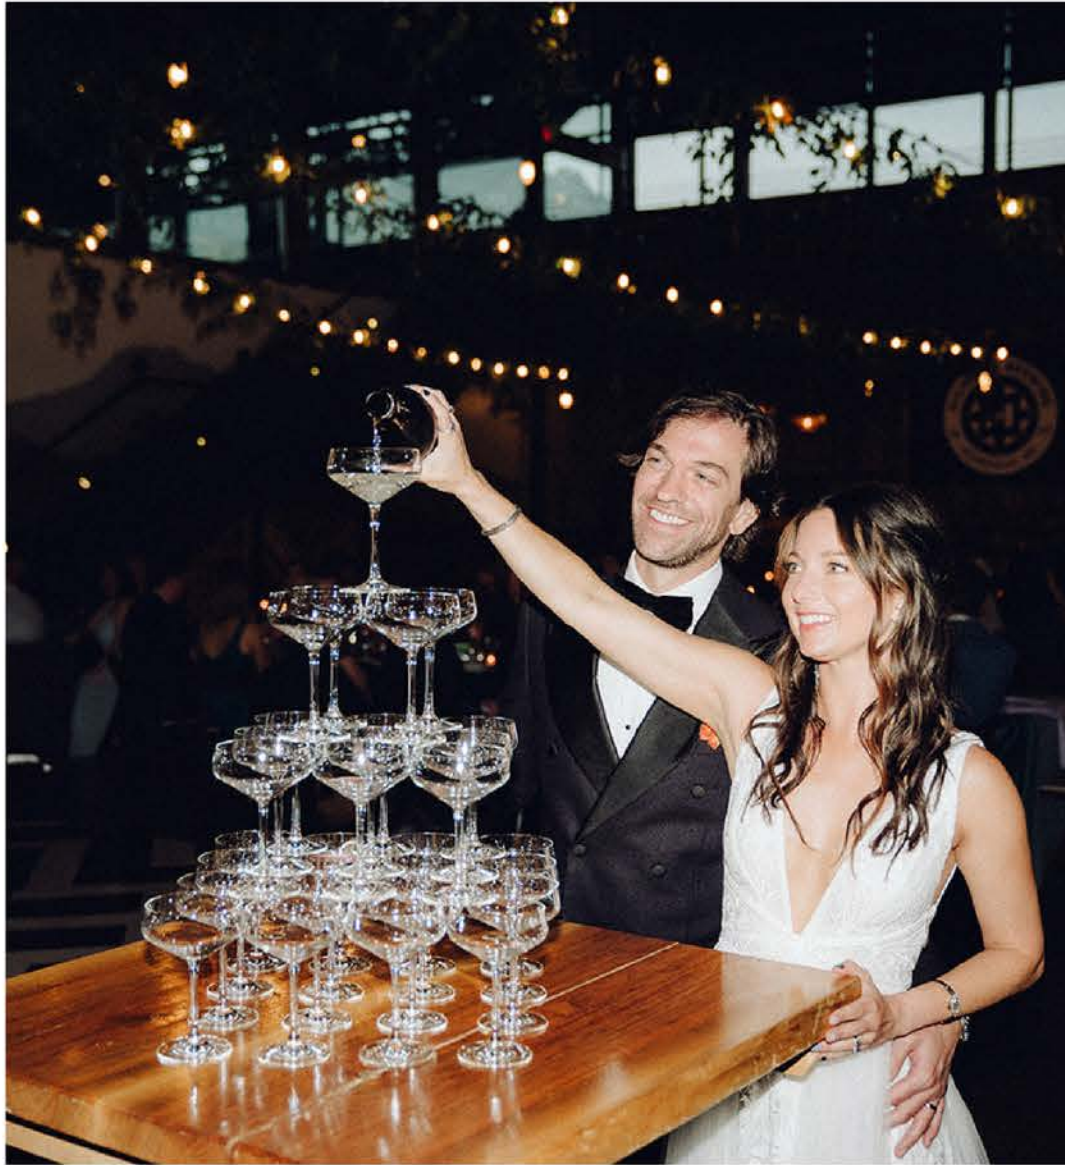

Elevated Moments

CHAMPAGNE TOWER: $250++